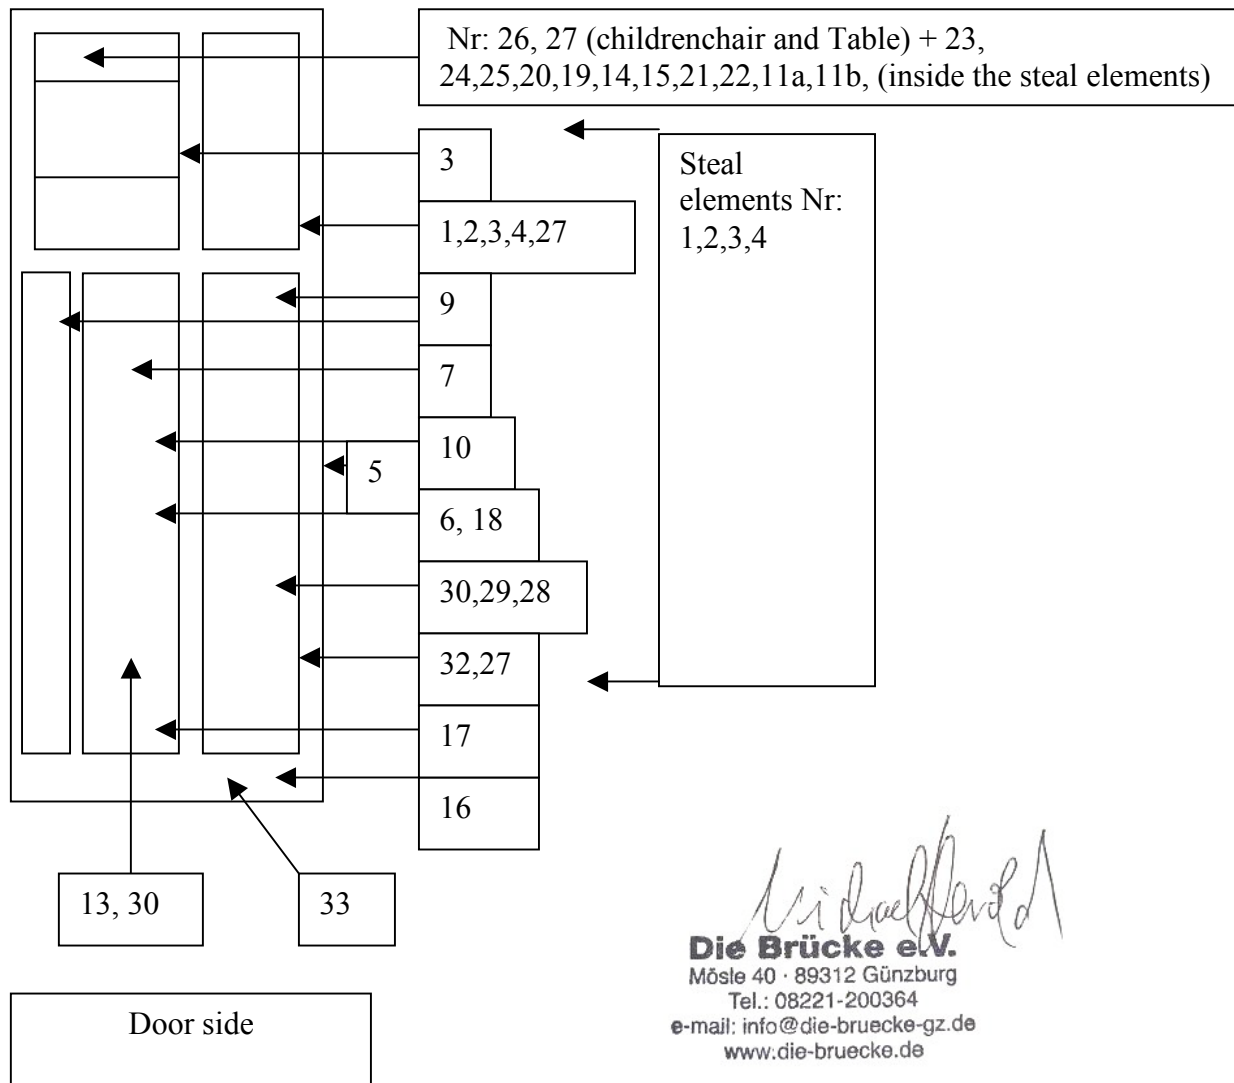

Die Brücke e.V.
Mösle 40
89312 Günzburg
Germany

ELCT Southern Diocese
Ushirika wa Upendo
Chimala / Brandt PO. Box 29
Mbeya
Tansania

07.07.2012

Plan of loading

Loading Plan for Container 40` HC Number: **PONU 136619 7**

Here you can find each packages in Container according to packing list.
Children`s tables and chairs are not numbered on material

Michael Herold
Die Brücke e.V.
Mösle 40 · 89312 Günzburg
Tel.: 08221-200364
e-mail: info@die-bruecke-gz.de
www.die-bruecke.de

Mr. Herold
Container manager